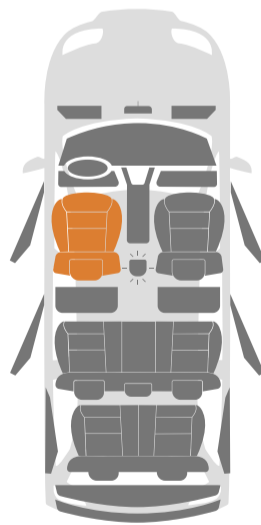

Keys

1

Fobs

0

Announcements

No Announcements

High Value Options

- Automatic Parking
- Back-up Camera
- Blind Spot Monitor
- Bluetooth Connection
- Climate Control
- Cooled Front Seat
- Hands-Free Liftgate
- Heated Front Seat
- Integrated Turn Signal Mirrors
- Keyless Start
- Multi-Zone Air Conditioning
- Navigation System
- Power Driver Seat
- Power Liftgate
- Power Passenger Seat
- Premium Sound System
- Premium Synthetic Seats
- Privacy Glass
- Rain Sensing Wipers
- Rear Parking Aid
- Running Boards
- Satellite Radio
- Seat Memory
- Smart Device Integration
- Sun/Moonroof
- Tire Pressure Monitor
- WiFi Hotspot
- Woodgrain Interior Trim

Condition Details

None ● Yellow ● Orange ● Red Severe

● Structural Issue

Exterior (1)

Description	Condition	Type	Image	Additional Info
● RR Backup Lamp	Cracked	Miscellaneous		

Interior (1)

Description	Condition	Type	Image	Additional Info
● LF Seat	Torn	Interior		